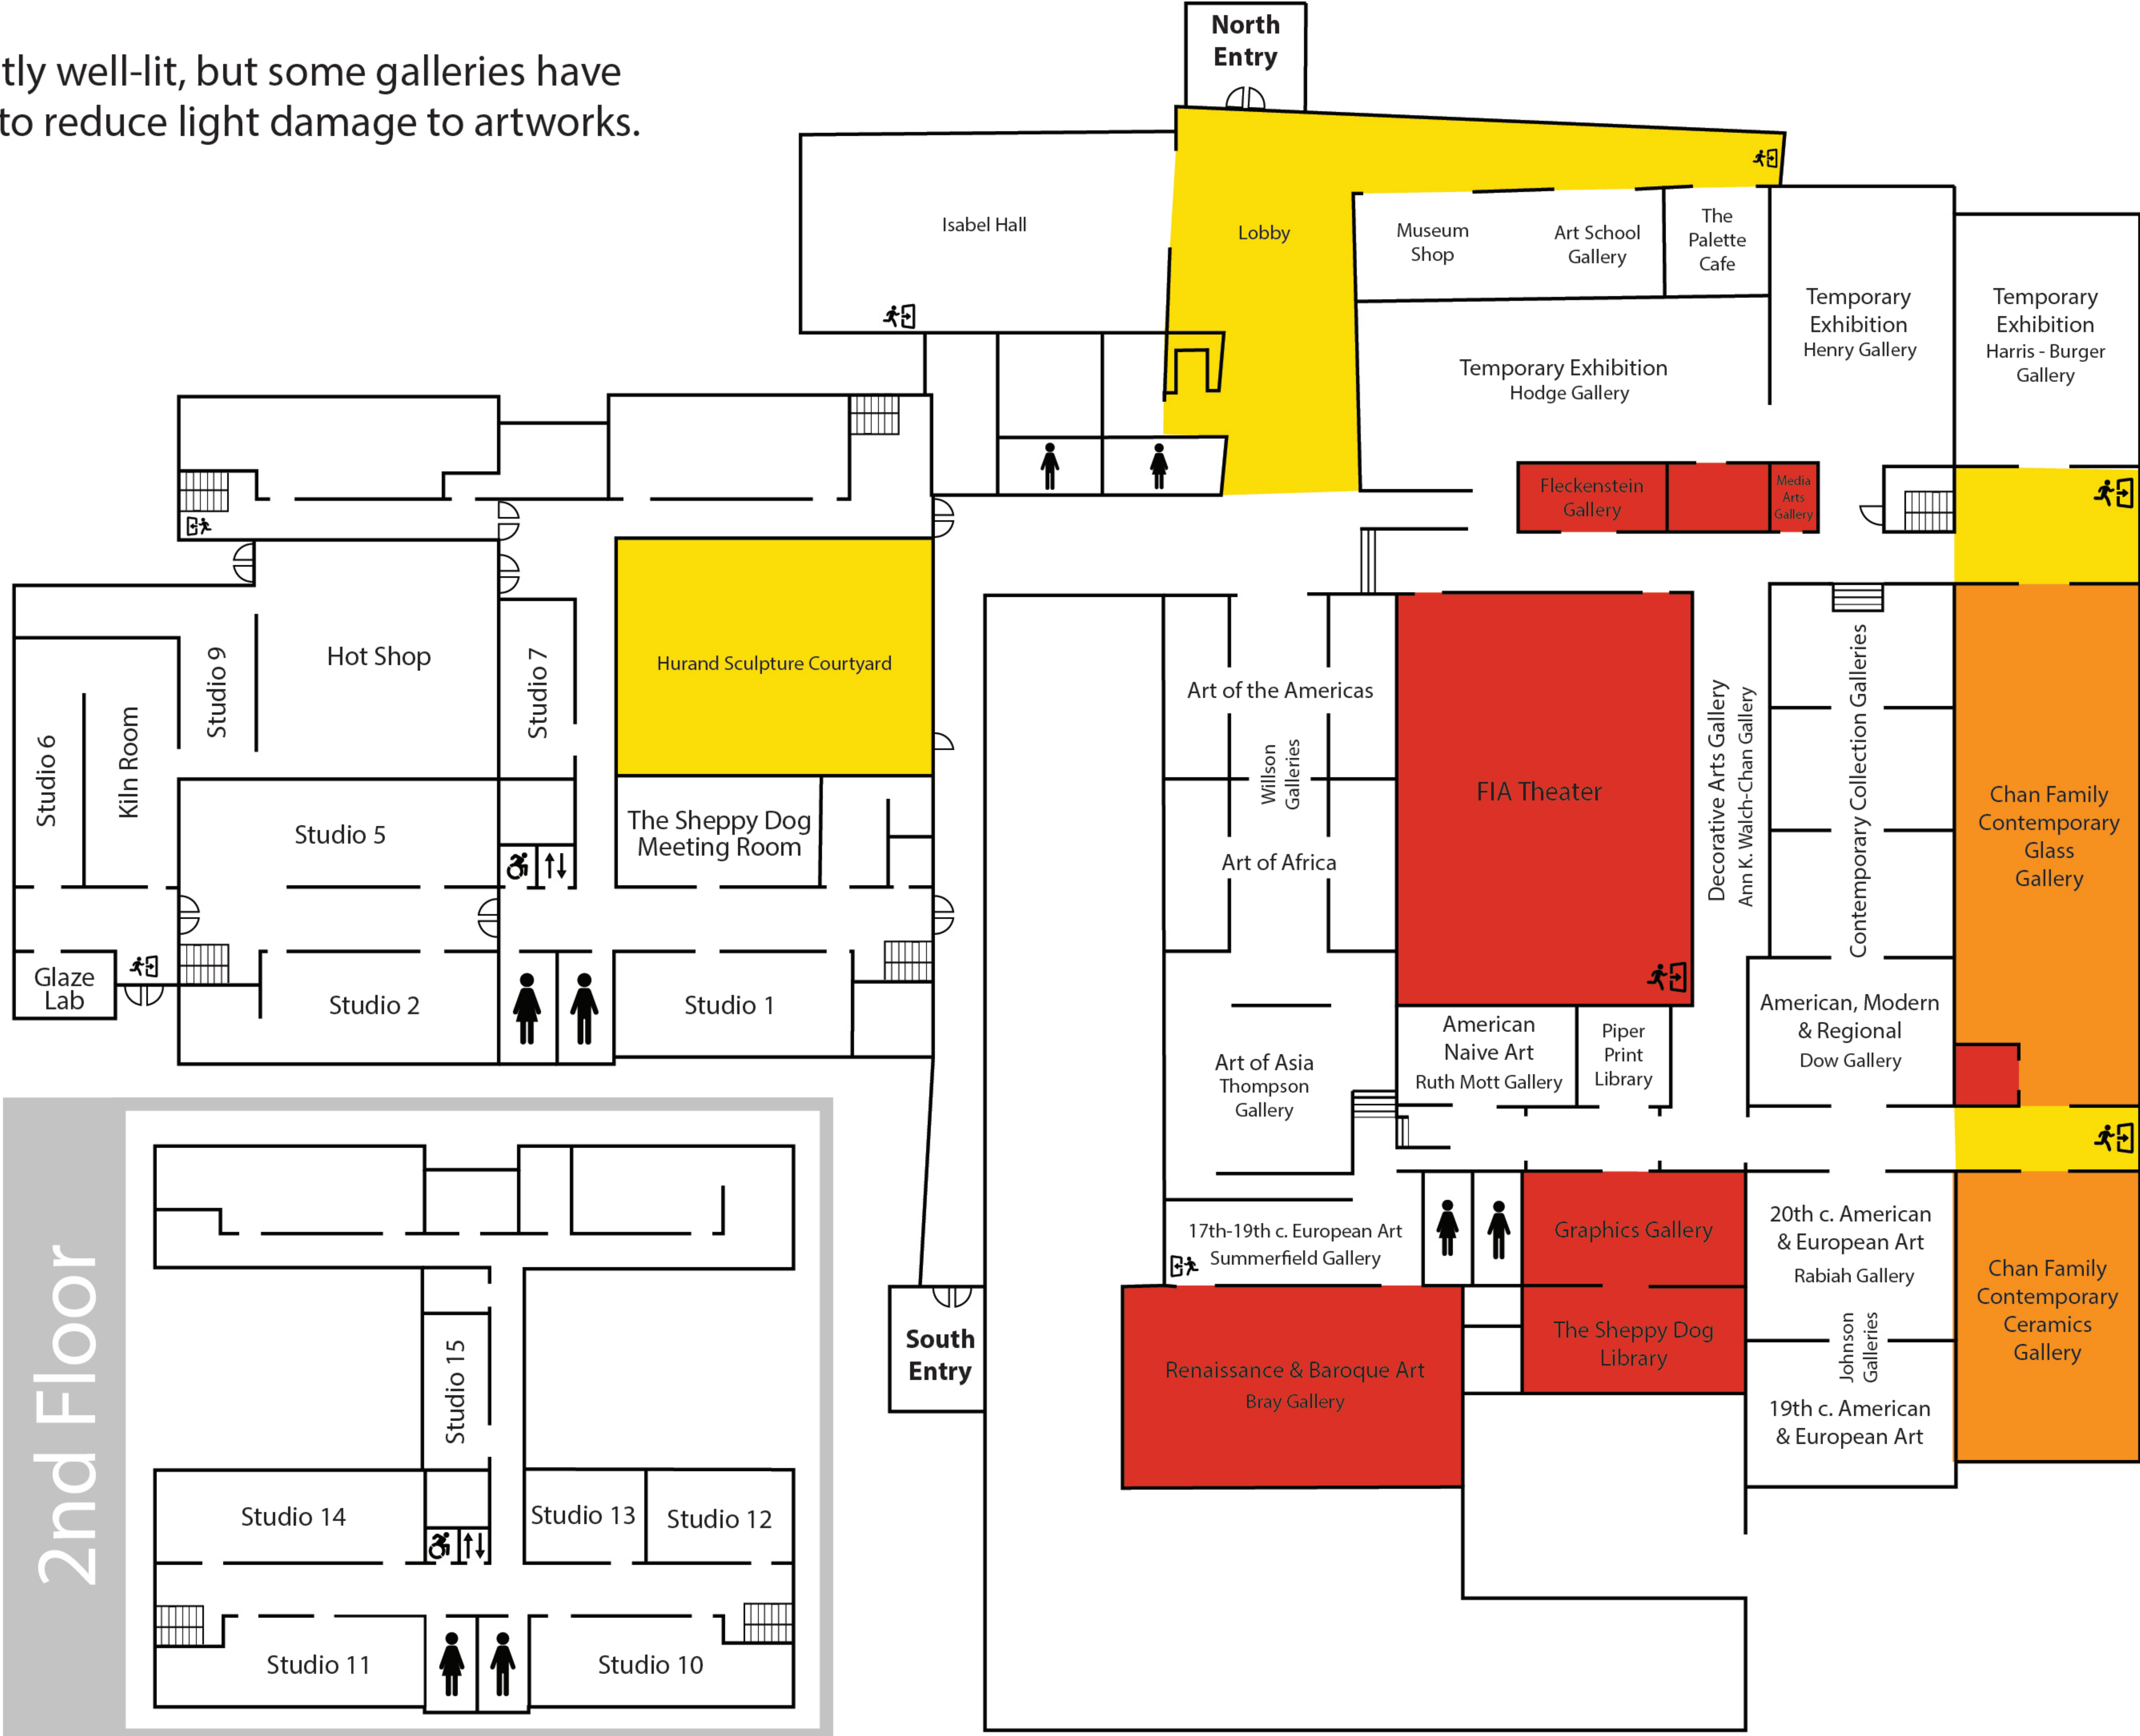

Sensory Friendly Map

Light

The museum is mostly well-lit, but some galleries have lower light in order to reduce light damage to artworks.

- Dimly Lit
- Well Lit
- Very Well Lit
- Natural Light

- Restrooms
- Accessible Restrooms
Located in art school hallway next to elevator
- Emergency Exits

Sensory Friendly Map

Sound

The museum is generally quiet, but occasionally we have field trips or events that may be loud.

- Loud
- Quiet
- Very Quiet
- Restrooms
- Accessible Restrooms
Located in art school hallway next to elevator
- Emergency Exits