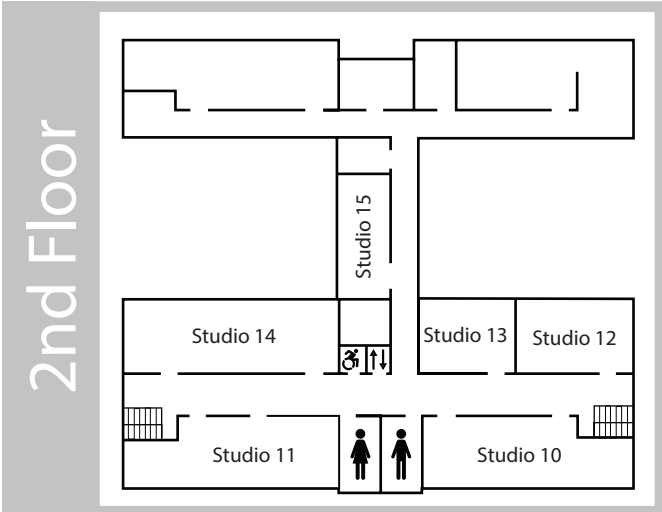

# Light

The museum is mostly well-lit, but some galleries have lower light in order to reduce light damage to artworks.

- Dimly Lit
- Well Lit
- Very Well Lit
- Natural Light

- Restrooms
- Accessible Restrooms  
Located in art school hallway next to elevator
- Emergency Exits