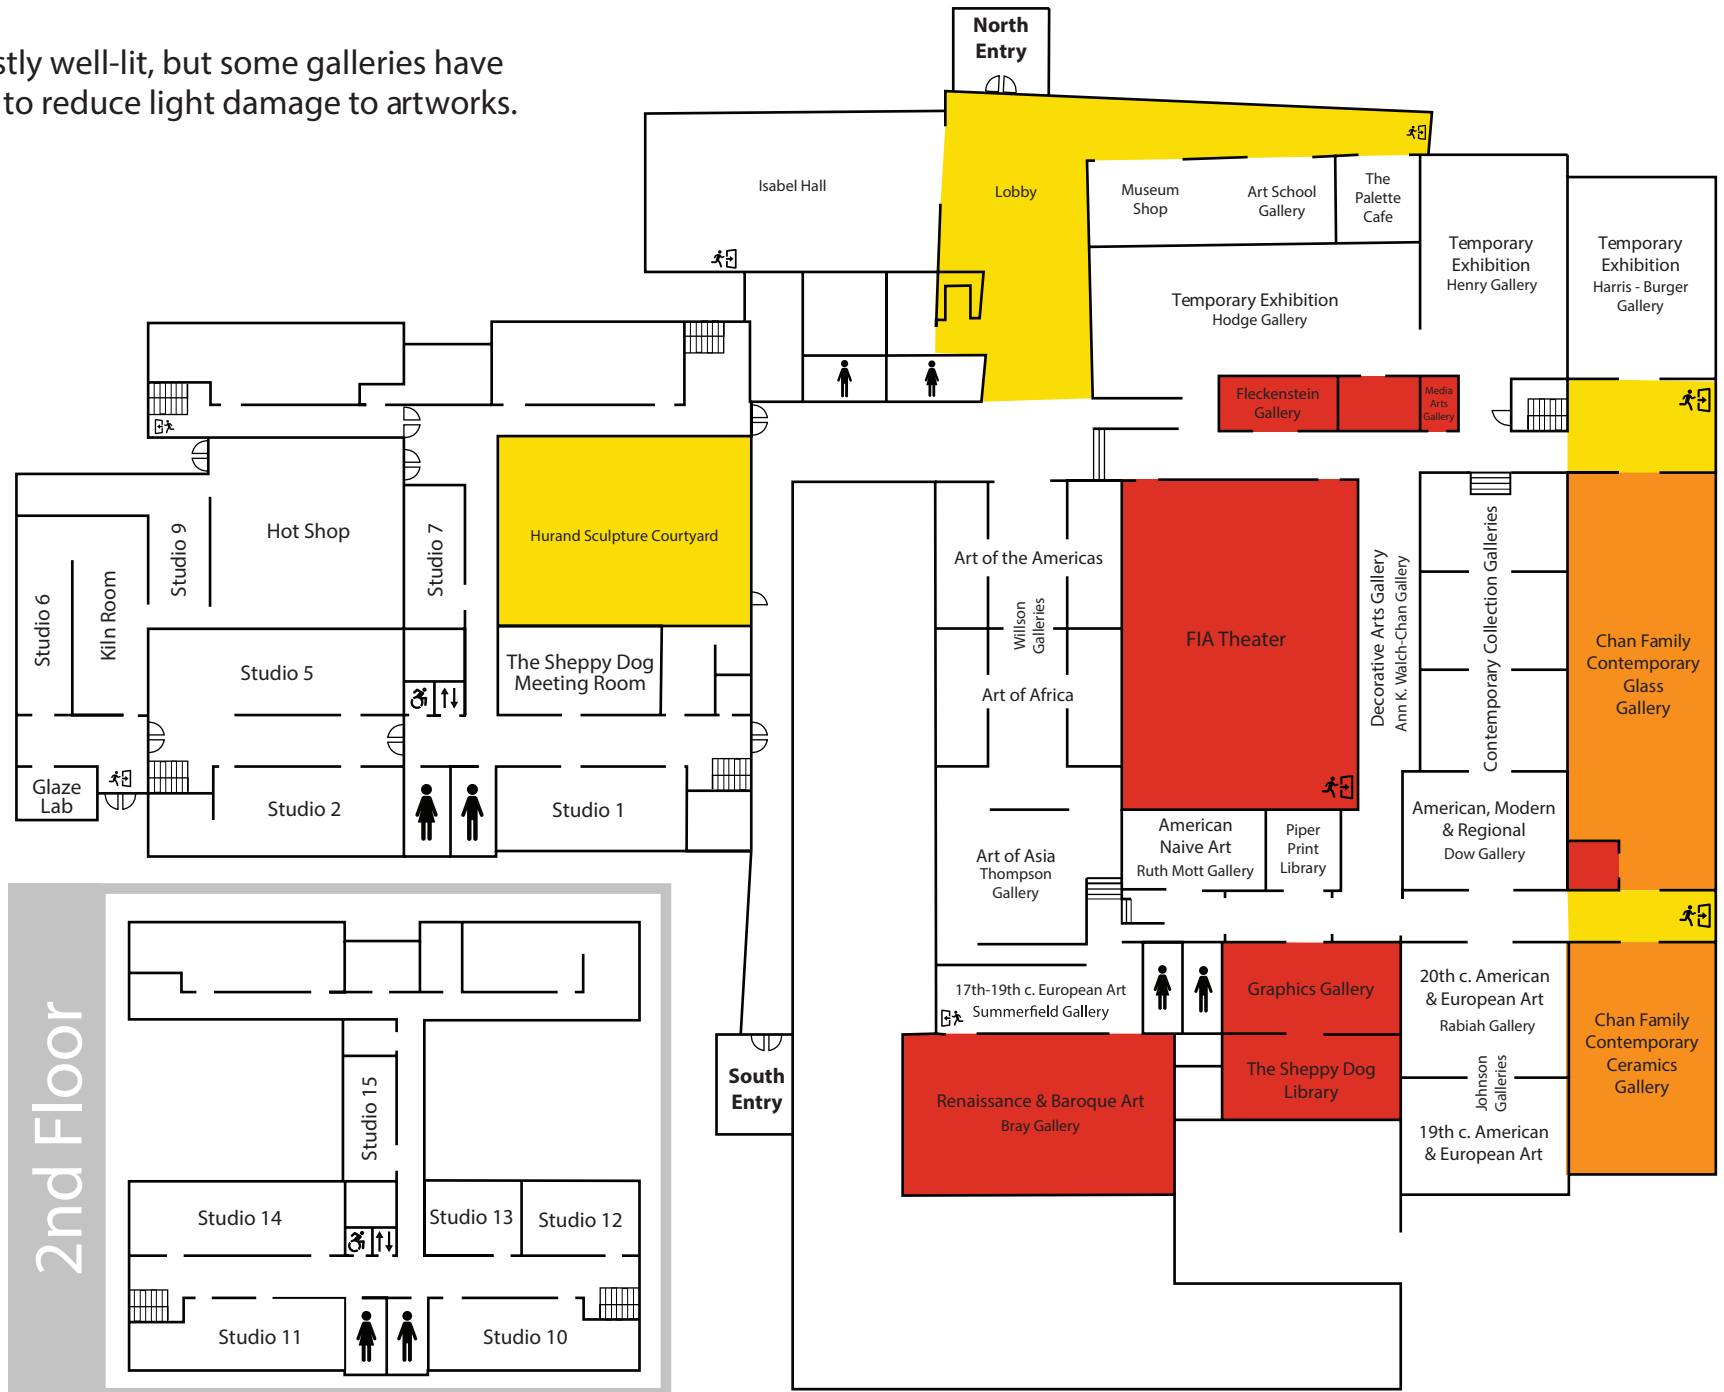

# Sensory Friendly Map

# Light

The museum is mostly well-lit, but some galleries have lower light in order to reduce light damage to artworks.

- Dimly Lit
- Well Lit
- Very Well Lit
- Natural Light

- Restrooms
- Accessible Restrooms  
Located in art school hallway next to elevator
- Emergency Exits

# Sound

The museum is generally quiet, but occasionally we have field trips or events that may be loud.

- Loud
- Quiet
- Very Quiet

Restrooms

Accessible Restrooms

Located in art school hallway next to elevator

Emergency Exits